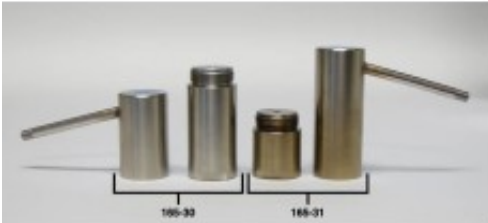

## Retort Chamber with Lid, 10 mL

**Brand:**

**Product Code:** 165-31

**Availability:** 90

**Lead Time:** 60

### Description

This 10 mL Retort Chamber with Lid fits into the heating jacket for any of the [Removable Retorts](/products/drilling-fluids/product/2357-retort-removable) listed below:

- #165-00 - 10 mL, 115 Volt
- #165-10 - 10 mL, 230 Volt
- #165-80-00 - 20 mL, 115 Volt
- #165-80-01 - 20 mL, 230 Volt