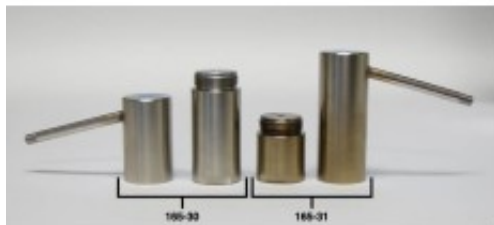

Retort Chamber with Lid, 10 mL

Brand:

Product Code: 165-31

Availability: 12

Lead Time: 60

Description

This 10 mL Retort Chamber with Lid fits into the heating jacket for any of the [Removable Retorts](/products/drilling-fluids/product/2357-retort-removable) listed below:

- #165-00 - 10 mL, 115 Volt
- #165-10 - 10 mL, 230 Volt
- #165-80-00 - 20 mL, 115 Volt
- #165-80-01 - 20 mL, 230 Volt