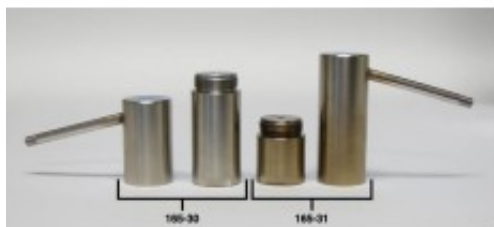

## Retort Chamber with Lid, 20 mL

**Brand:**

**Product Code:** 165-30

**Availability:** 18

**Lead Time:** 60

### Description

This 20 mL Retort Chamber with Lid fits into the heating jacket for any of the [Removable Retorts](/products/drilling-fluids/product/2357-retort-removable) listed below:

- #165-00 - 10 mL, 115 Volt
- #165-10 - 10 mL, 230 Volt
- #165-80-00 - 20 mL, 115 Volt
- #165-80-01 - 20 mL, 230 Volt